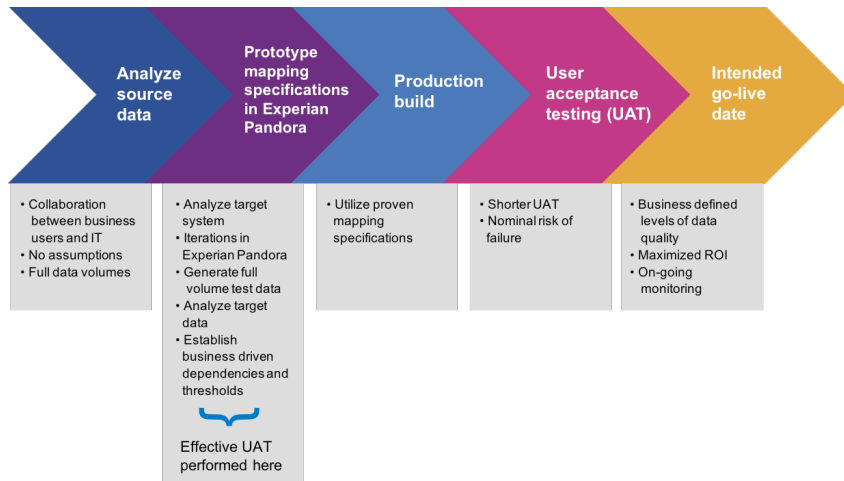

Ready to see Experian Pandora in action? Contact us today for a demonstration to see how we can ensure your data migration project is delivered on time and on budget.

[Check it out](#)