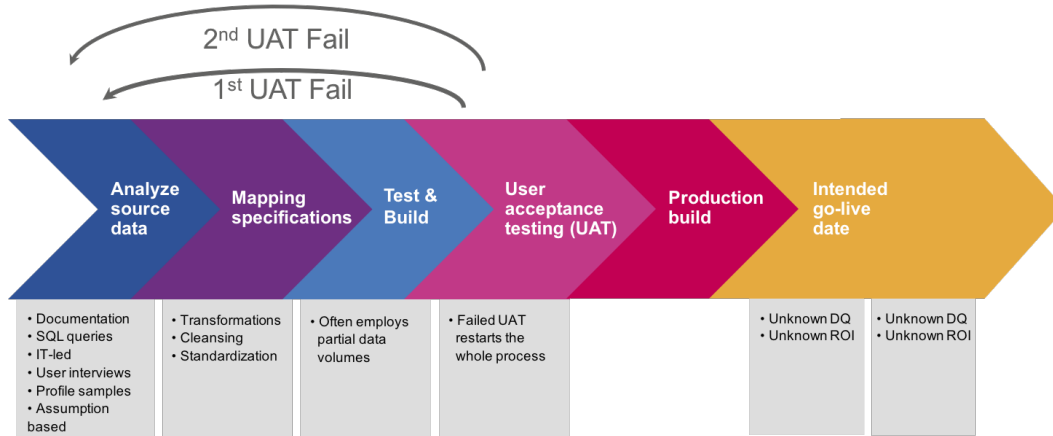

A typical data migration

Data migration with Experian Pandora